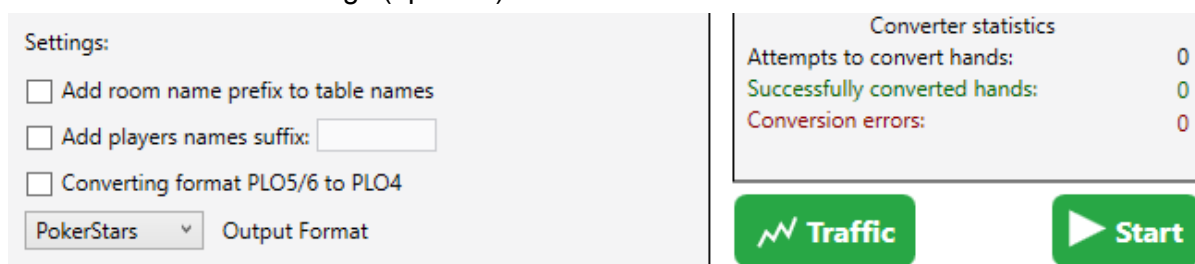

No blinds #8

PLAYER	COUNTRY	CASH
SERJ1K		15.96 \$
Lexa8899		15.54 \$

Buy-in: 4 \$ - 10 \$

Waiting list Open

- Export directory, here you indicate the path where the hands converted to the desired format will be saved (create the path as indicated in the screenshot).

3. Further additional settings (optional)

- Add room name prefix to table names - adds the name of the room in the hand near the table name.
- Add players names suffix - adds any word (number) to the players' nicknames that you set.
- Converting format PLO5/6 to PLO4 - all hands of game types such as PLO5/6 will be converted to 4 card Omaha.
- Output Format - here you select PokerStars.