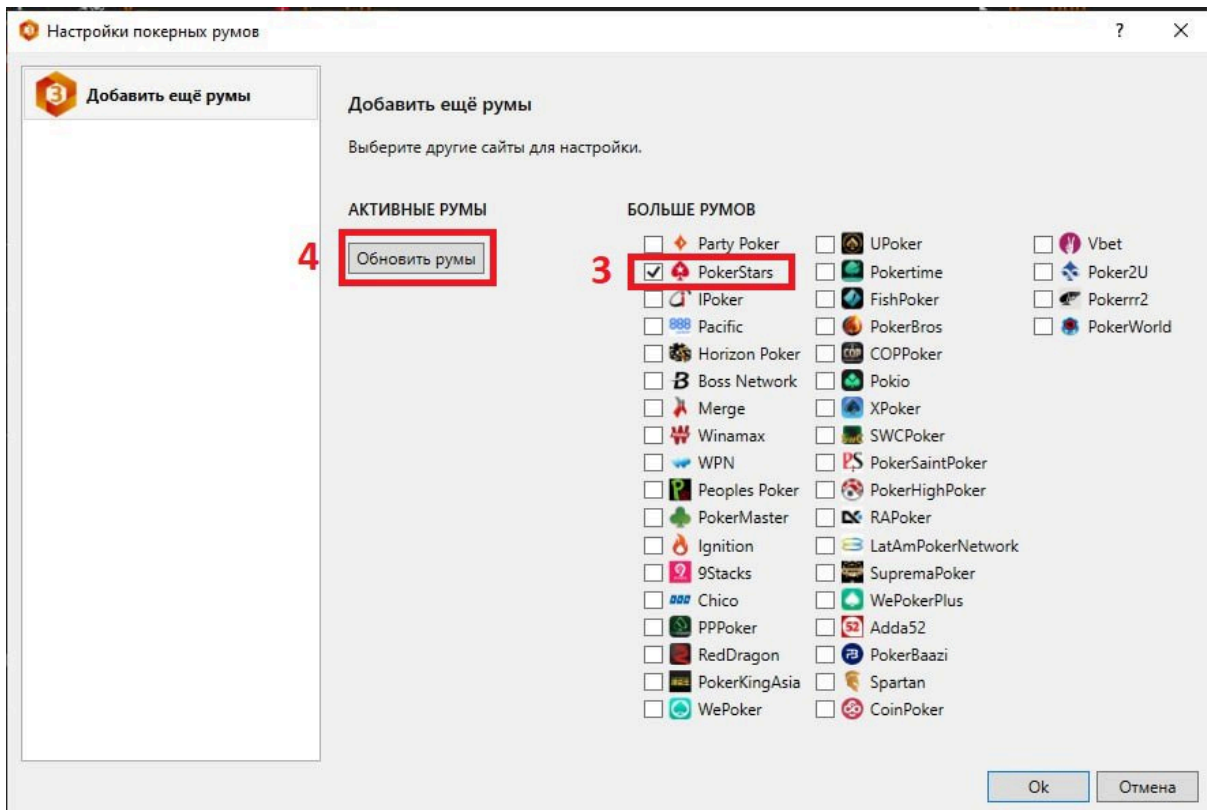

Also supports version 4, you need to do the same.

PT4:

Go to Play Poker and select the PokerStars room, then click on the room twice and in the

window that opens, add a folder and click Add:

HM3:

1. Open the service section and press the room settings

2. In the window that opens, select the PokerStars room and click Update rooms

3. Now in the frame that appears, click Add and specify the path: