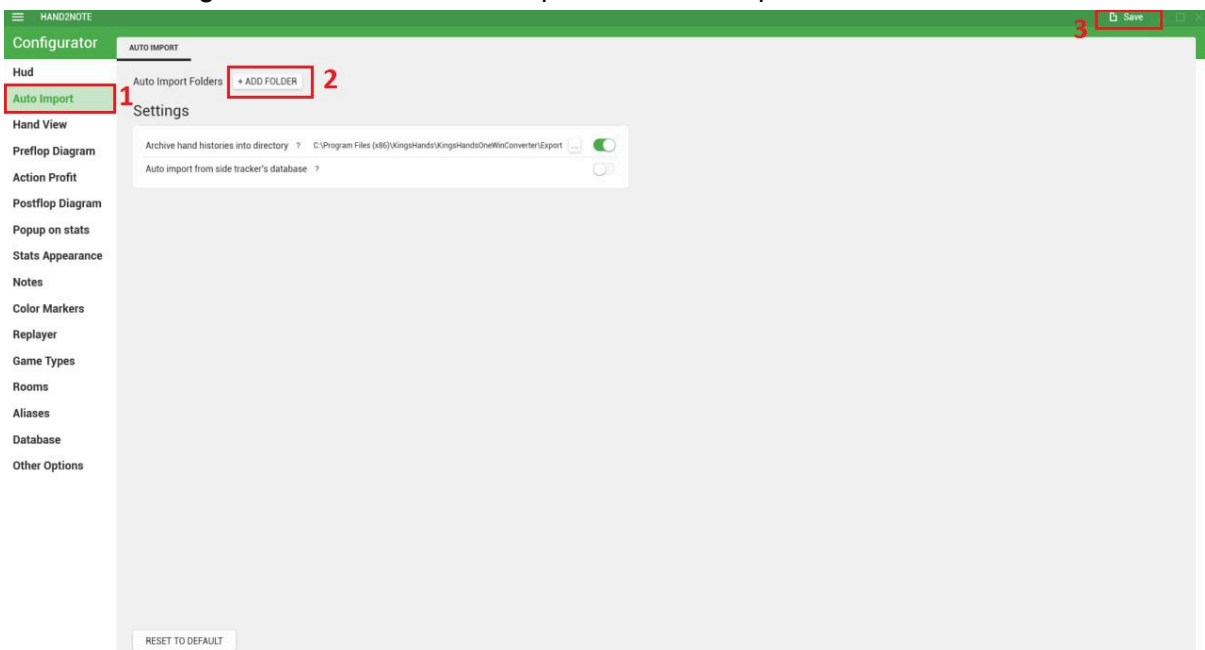

Compatibility settings with trackers HM3, PT4, H2N3/4

4. For compatibility with trackers, you only need to place the folder from the Export directory converter section into the tracker itself.

H2N3/4:

Go to the settings and then to the Auto import section and put the folder and click save:

Also supports version 4, you need to do the same.

PT4:

Go to Play Poker and select the PokerStars room, then click on the room twice and in the