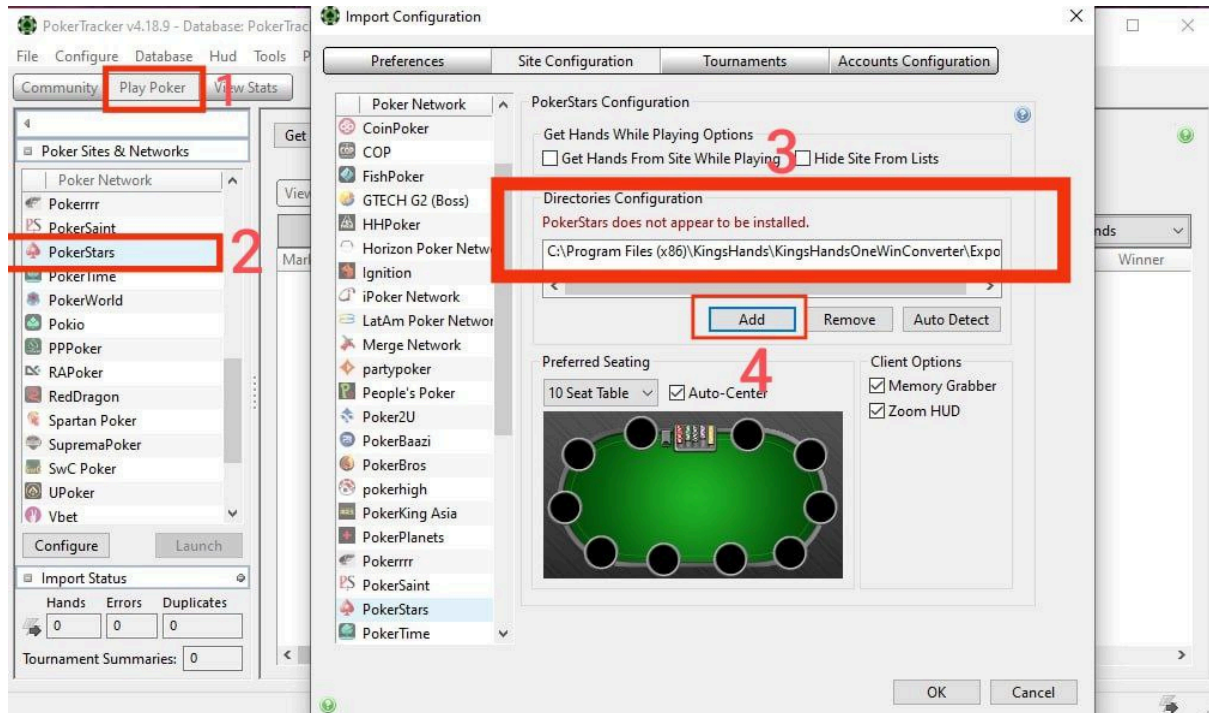

3. Further additional settings (optional)

- Add room name prefix to table names - adds the name of the room in the hand near the table name.
- Add players names suffix - adds any word (number) to the players' nicknames that you set.
- Converting format PLO5/6 to PLO4 - all hands of game types such as PLO5/6 will be converted to 4 card Omaha.
- Output Format - here you select PokerStars.

Also supports version 4, you need to do the same.

PT4:

Go to Play Poker and select the PokerStars room, then click on the room twice and in the

window that opens, add a folder and click Add:

HM3:

1. Open the service section and press the room settings