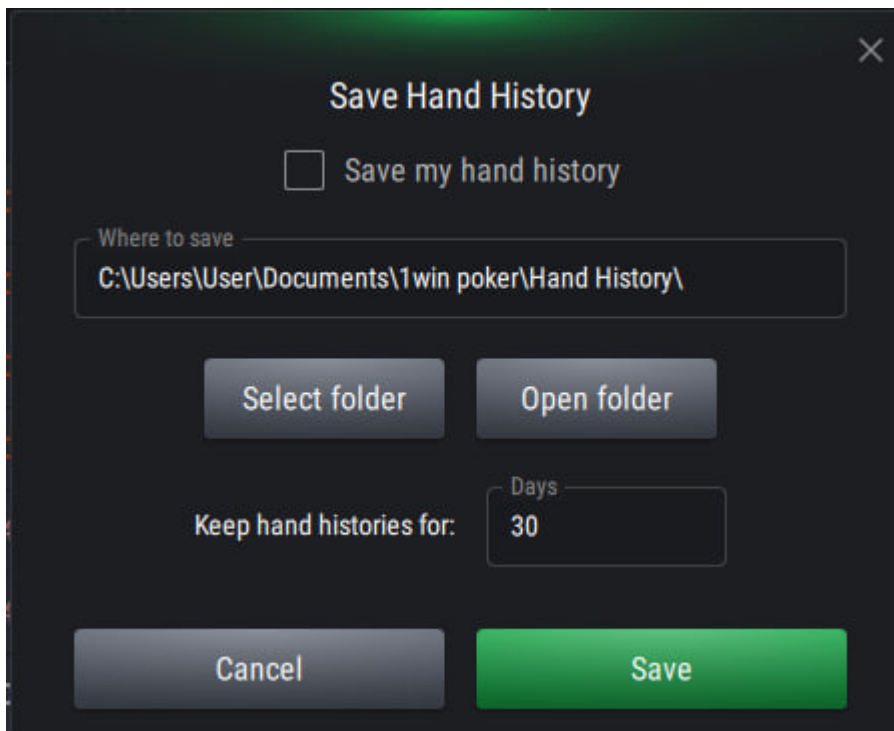

- Export directory, here you indicate the path where the hands converted to the desired format will be saved (create the path as indicated in the screenshot).