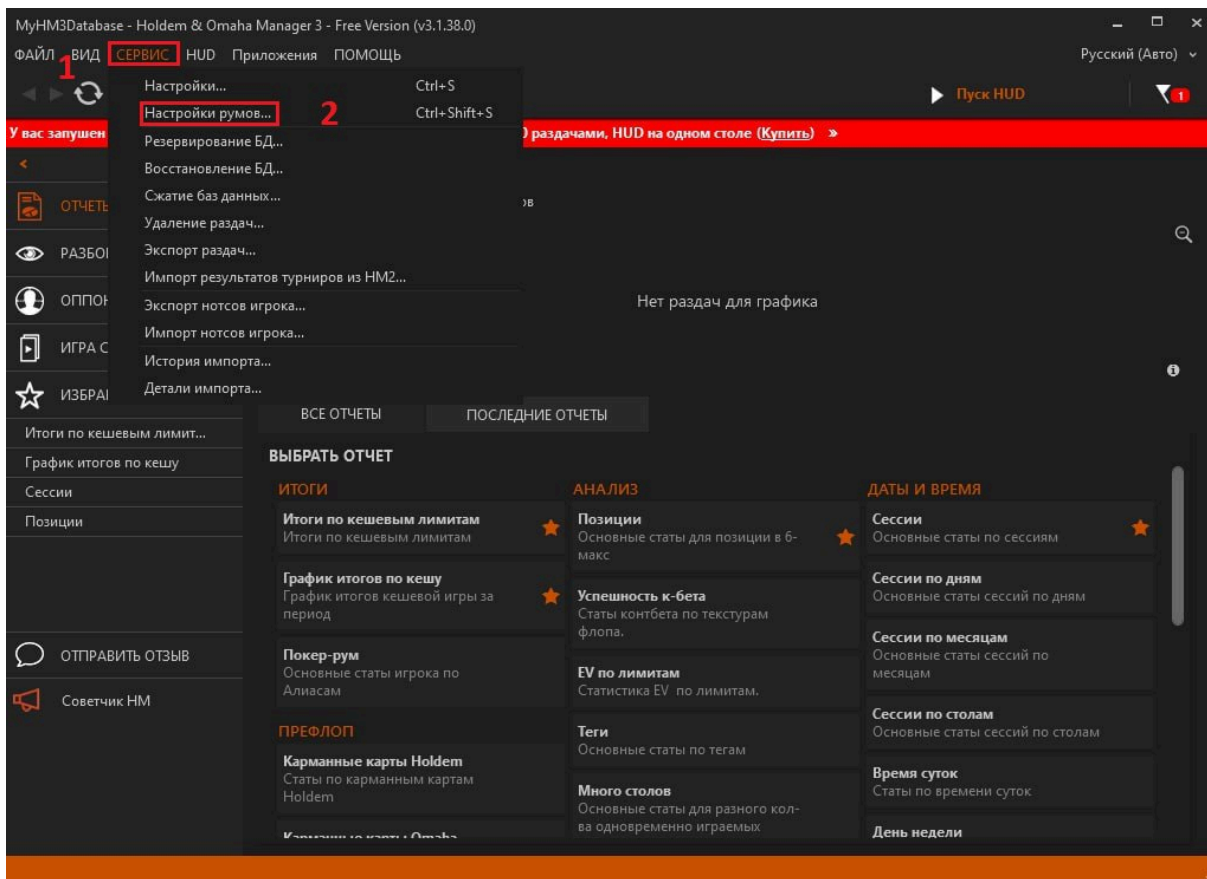

Also supports version 4, you need to do the same.

PT4:

Go to Play Poker and select the PokerStars room, then click on the room twice and in the

window that opens, add a folder and click Add:

HM3:

1. Open the service section and press the room settings

2. In the window that opens, select the PokerStars room and click Update rooms

3. Now in the frame that appears, click Add and specify the path: